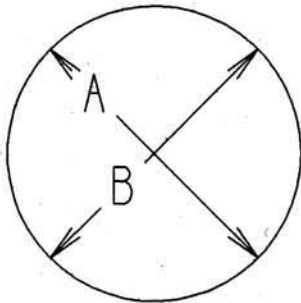

2070 Floyd St.
 Burbank, CA. 91504
 818-565-1133
 FAX 818-565-1134

Self Aligning Monoball Sway Bar Bushing
Information needed to place order

The inside tube dimensions A & B should be within .005" of each other for proper bushing fit.

Bushing **SHOULD NOT** be hammered into tube!

Bar end size: _____

Dimension A: _____

Dimension B: _____

Name: _____

Address: _____

Phone: _____