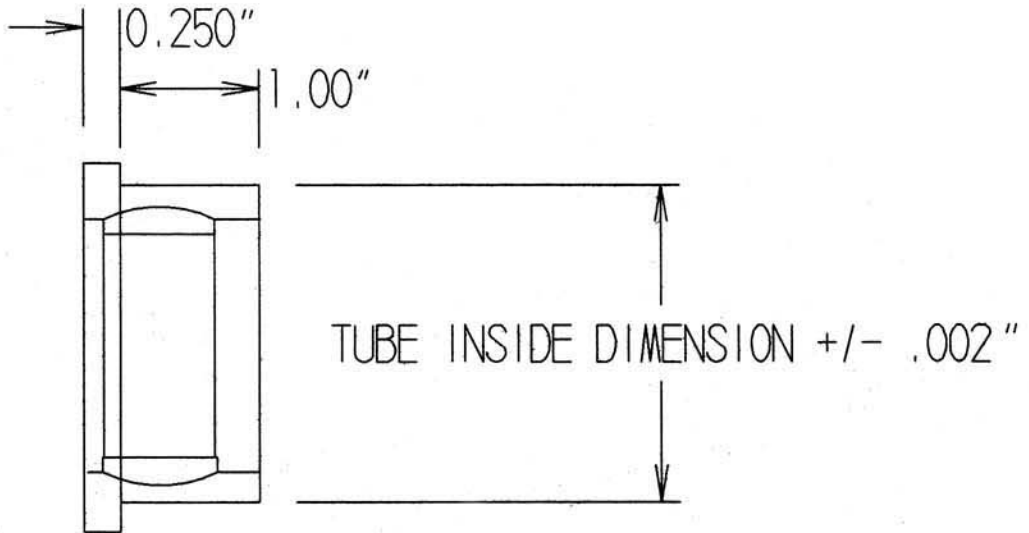

2070 Floyd St.
 Burbank, CA. 91504
 818-565-1133
 FAX 818-565-1134

Self Aligning Monoball Sway Bar Bushing
Information needed to place order

The inside tube dimensions A & B should be within .005" of each other for proper bushing fit.

Bushing **SHOULD NOT** be hammered into tube!

Bar end size: _____

Dimension A: _____

Dimension B: _____

Name: _____

Address: _____

Phone: _____